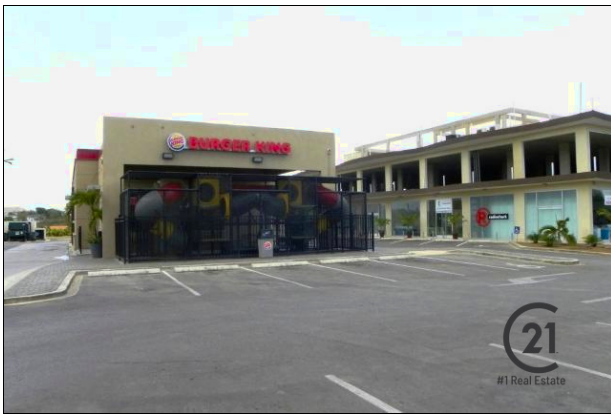

CENTURY 21 #1 Real Estate, Santa Rosaweg 18, Curaçao

Winston Churchill City Complex Plus Fast Food Restaurant

RefNo# 41676

Willemstad North 📍 Curaçao

MLS# 1129469

Commercial Building/Office

12,500,000

RefNo#: 41676

District/Area: Willemstad North

Region/Country: Curaçao

Class: Commercial

Prop.Name: Winston Churchill City Complex Plus
Fast Food Restaurant

Land Area: 5,663 m²

Floor Area: 4,940 m²

Prop.Type: Commercial Building/Office

Topography

Flat

Remarks

This commercial space is centrally located on the Winston Churchillweg, which is a high traffic road. This road is close to a lot of amenities such as; schools, churches, restaurants, supermarkets, the airport and attracts a lot of visitors because there are many commercial businesses. Furthermore, a drive to the center of Willemstad takes only 10 minutes.

The subject property is a 4.940 square meter multi-tenant retail building/ shopping mall with shopping, office units, and a fast food restaurant. There are many parking lots available and also an underground parking garage. The entire building is brand-new and of the highest quality. The parking garage measures 1.310m² and there's an office plus storage space of 227m² there. On the ground floor, there are several shopping units and total floor space is 1.388m². The first floor has to be completed and would be ideal for office units or more shops. The building also has an elevator. Total lot size is 5.663m². The property has to be seen to appreciate the high quality and the potential it has to offer. Please contact your Century 21 agent for more information or to schedule a tour. Electricity: 220V & 330V