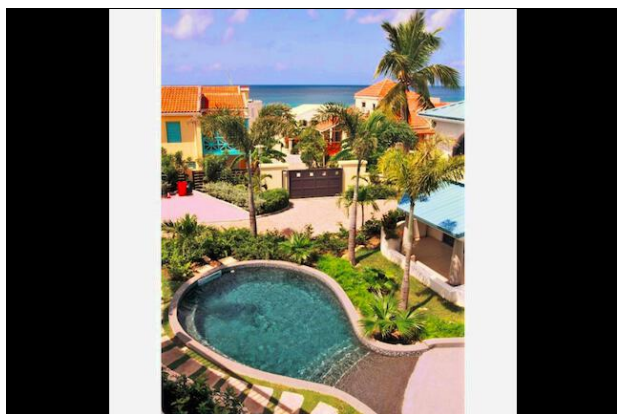

Pelican Key Investment Property

SXA# 310

Pelican Key 📍 Sint Maarten

MLS# 1144251

Condominio / Apartamento

3,500,000

SXA#: 310

Distrito/Área: Pelican Key